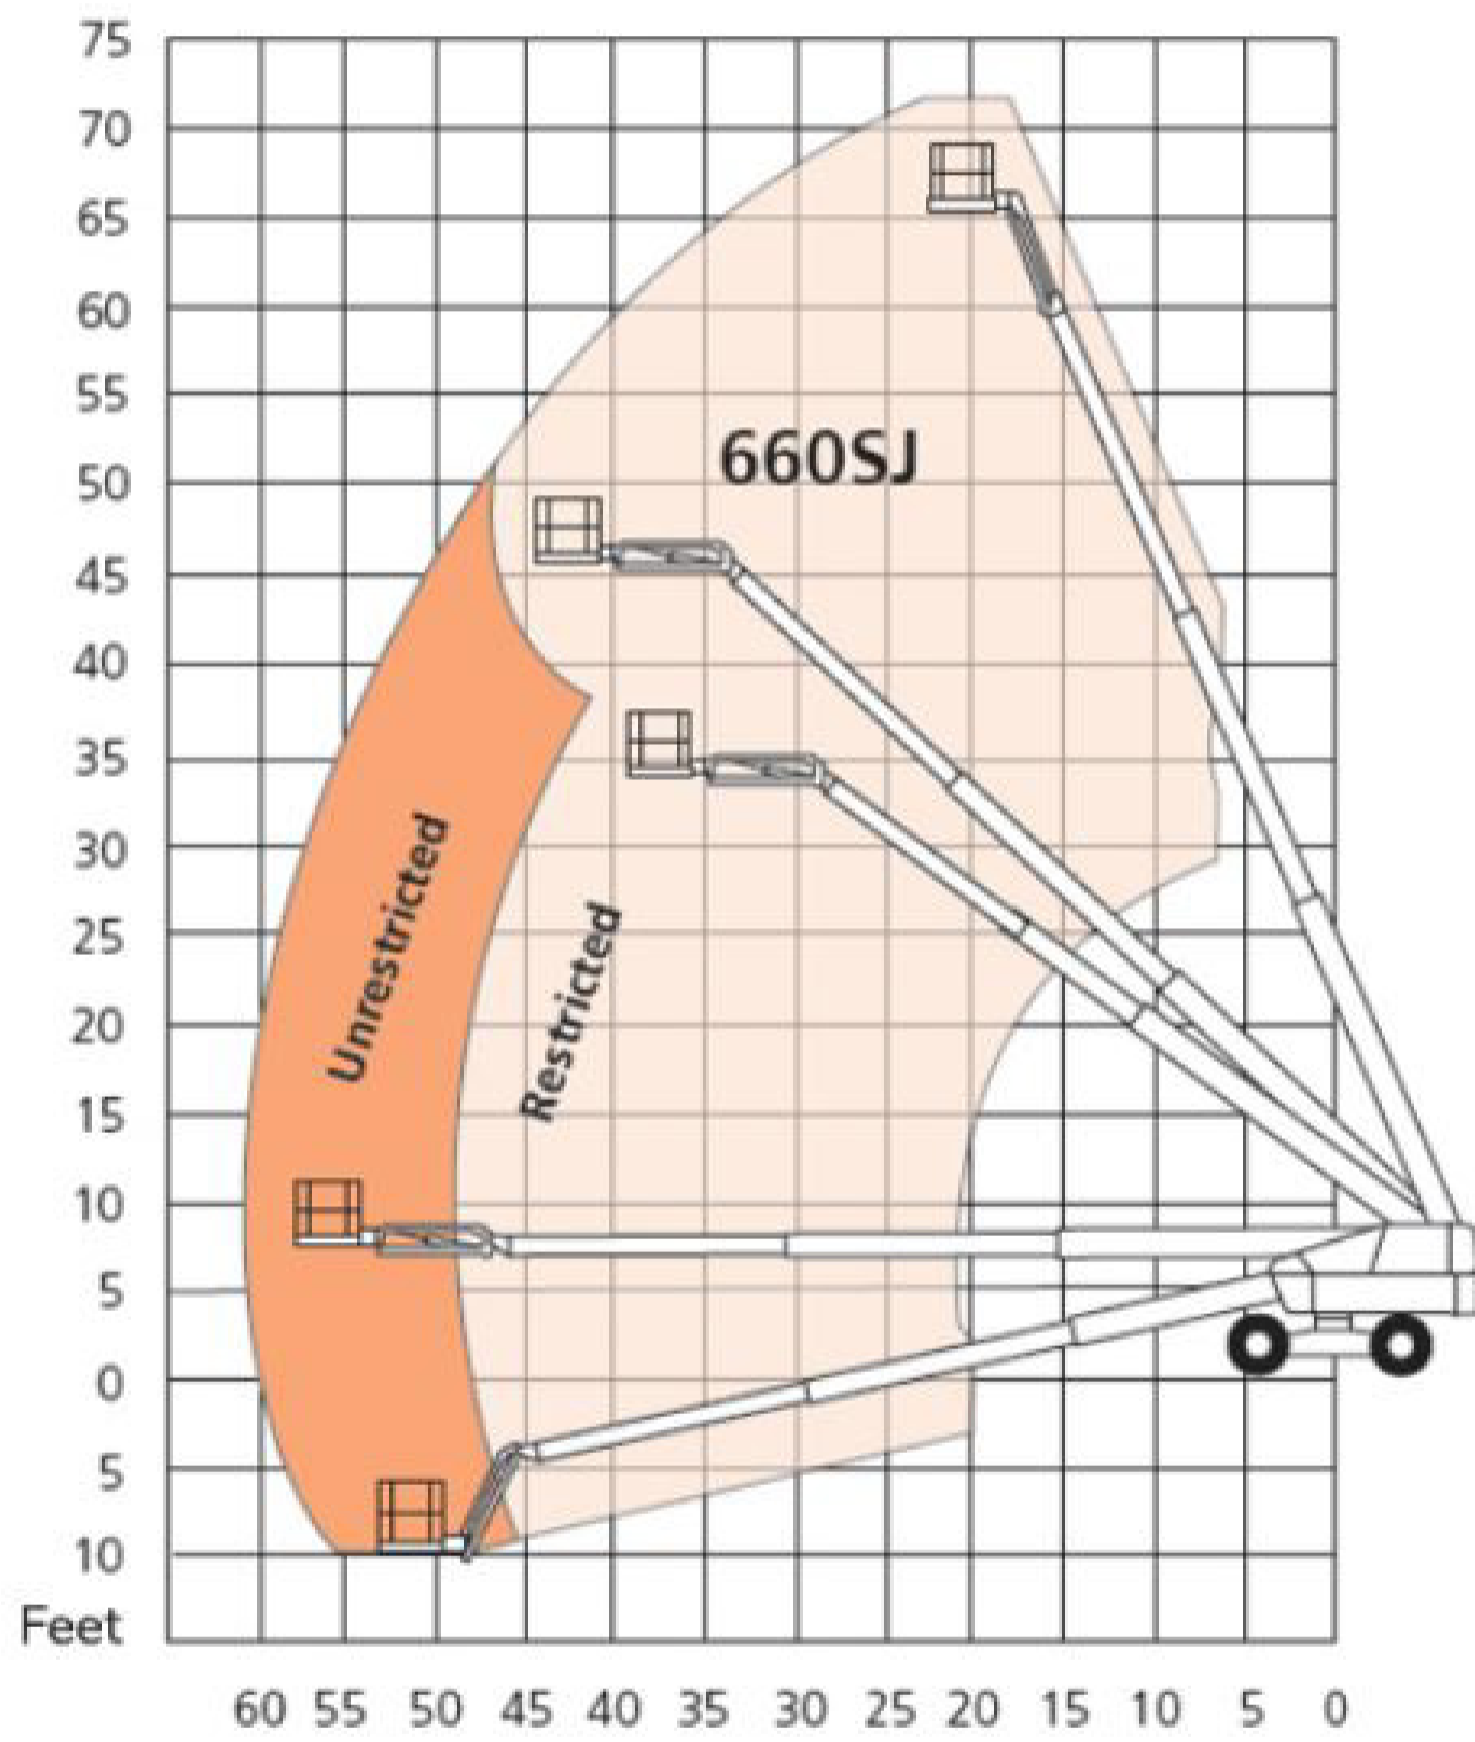

660sj

Platform Capacity - Unrestricted	600 lbs (272kg)
Platform Capacity - Restricted	1,000 lbs (454kg)